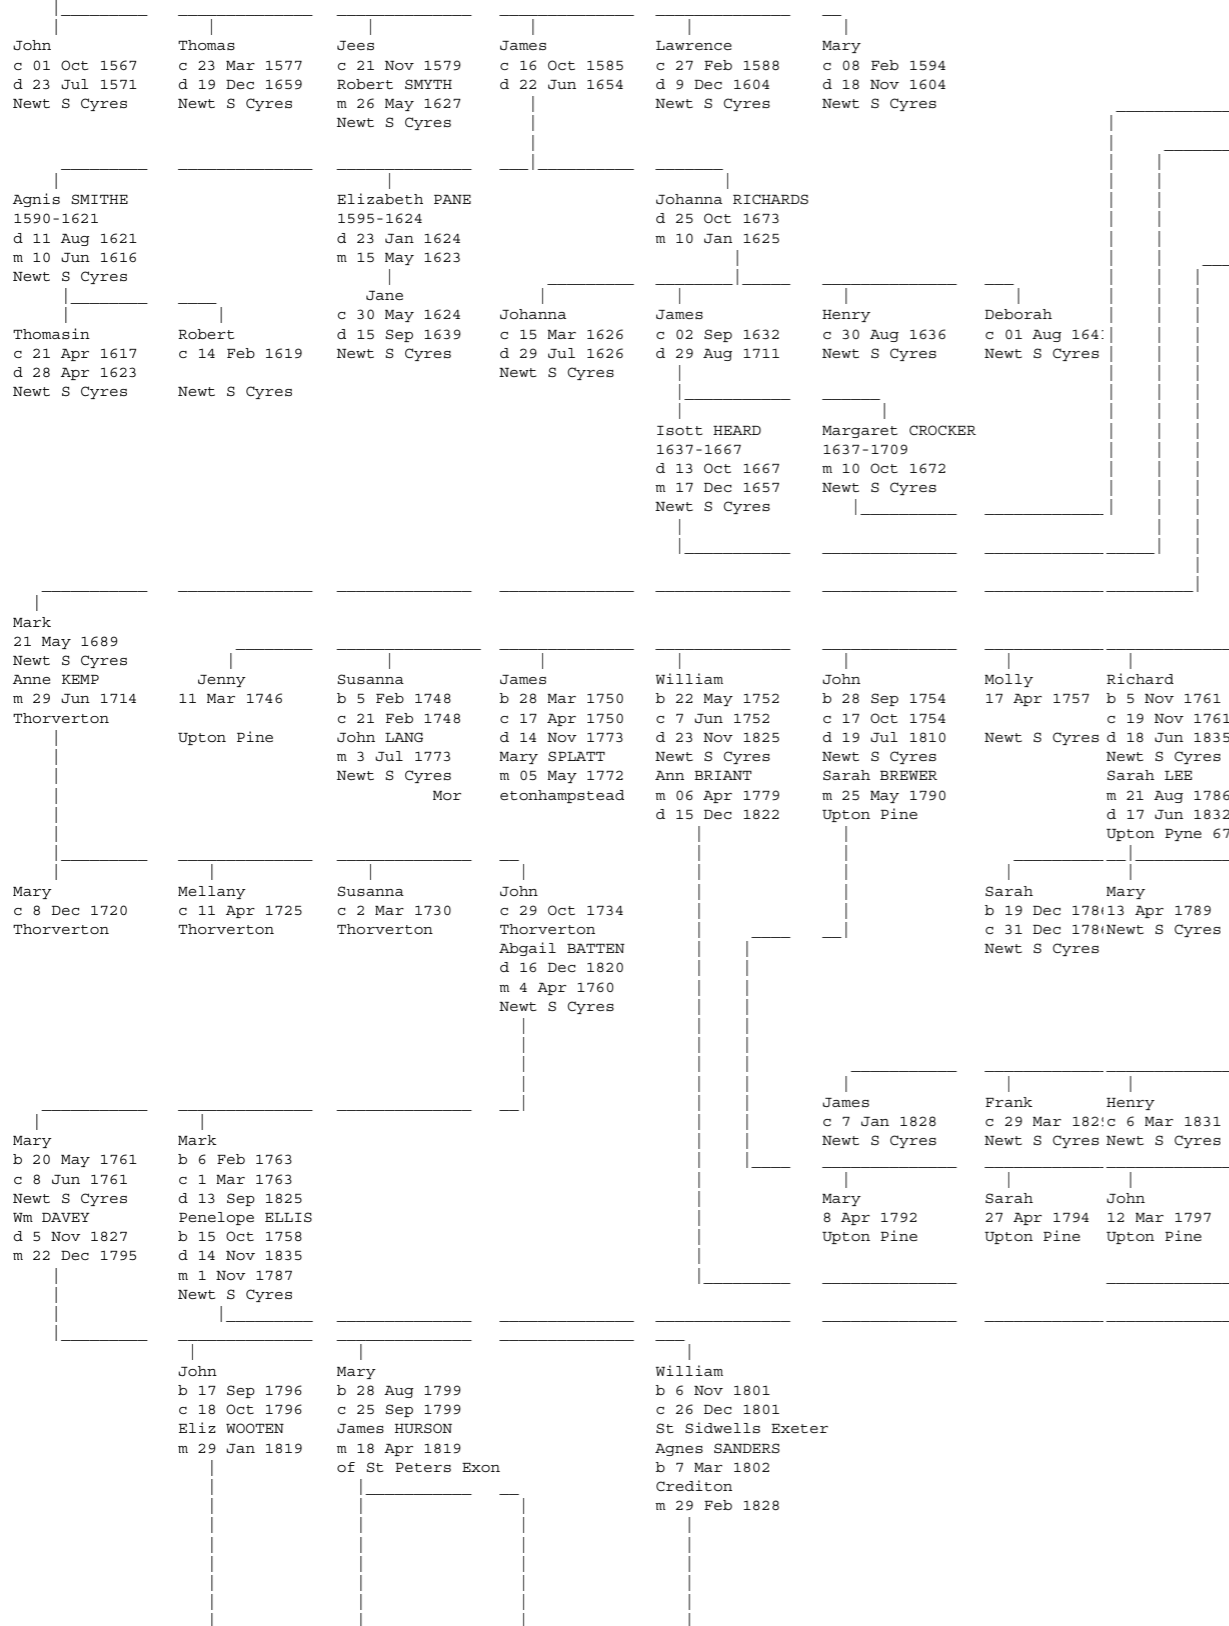

From: Robin A Helmore [helmore@geelong.hotkey.net.au]
Sent: Monday, 27 May 2002 8:42 PM
To: TVynn4892@aol.com
Subject: 1robrtre.wks Please confirm if recived best displayed on exel. Regards Rob Helmore

Robert HELMORE/
1540-Jan 1619
Mary LEE
m

HELMORE DESCENDANTS

*****

Prepared by M.G.Helmore with
the assistance of interested
family members and others
worldwide. (613) 5971 2840
E. & O.E

12-Jun-02