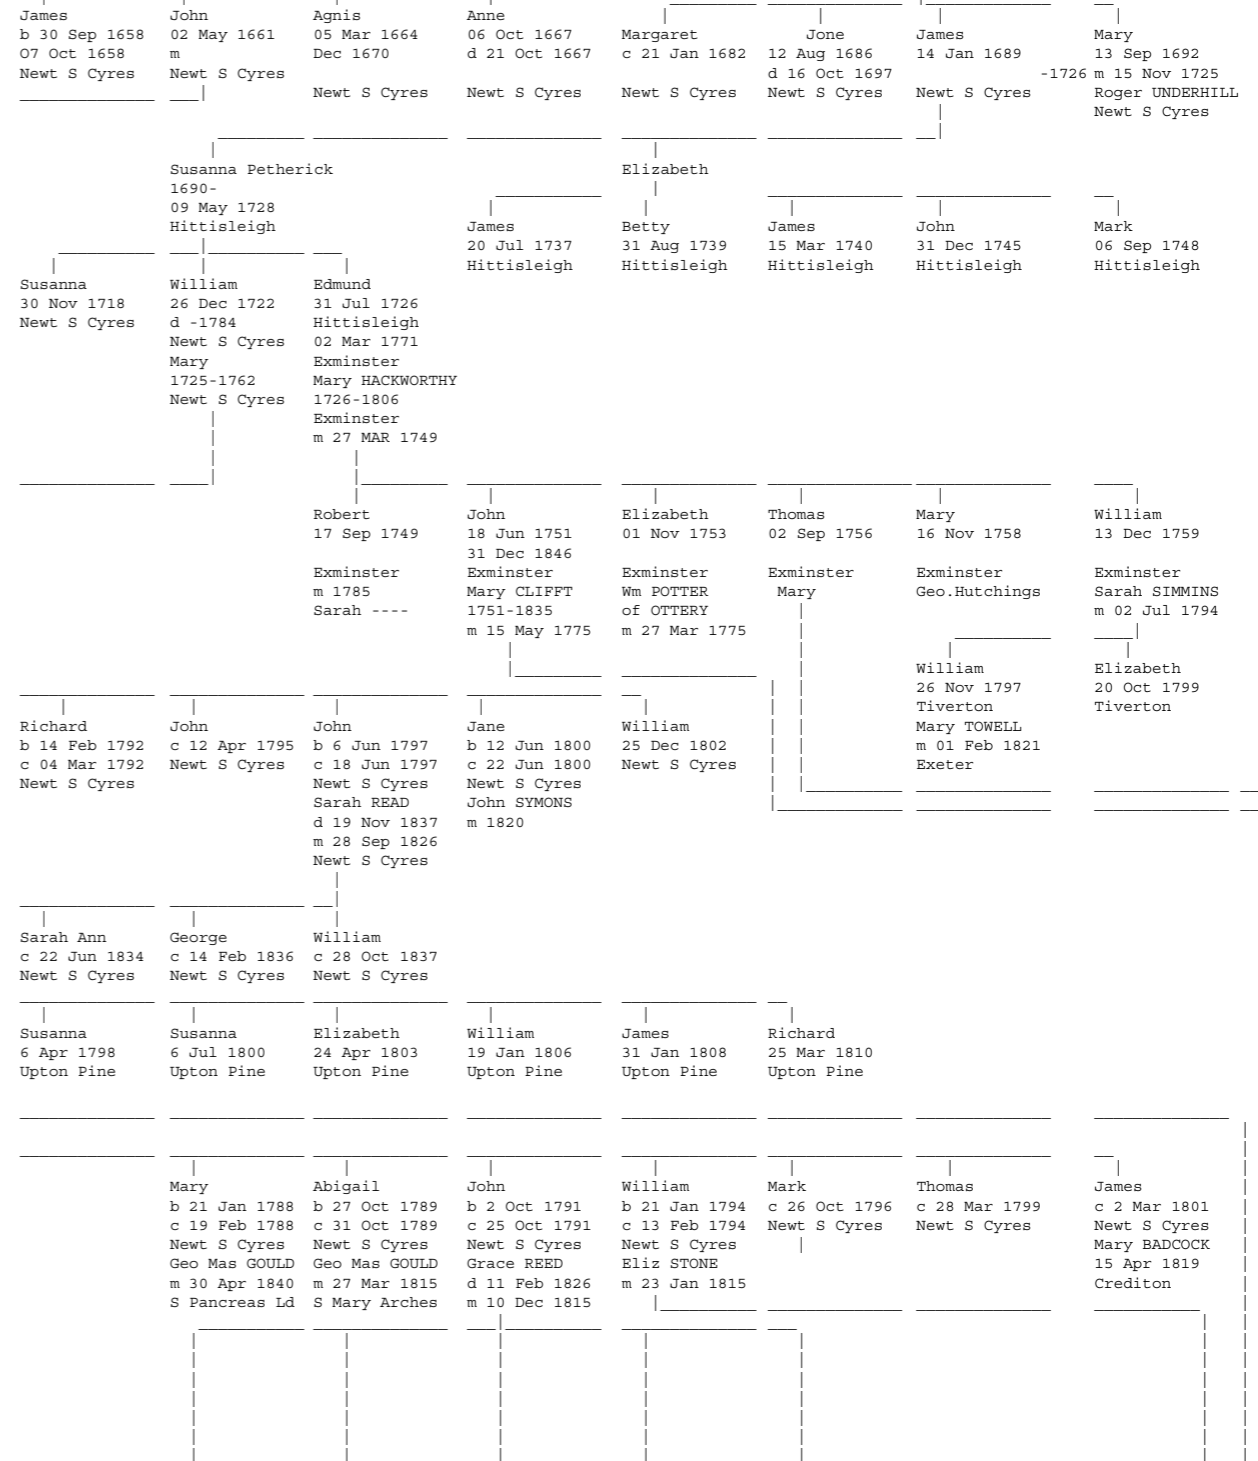

From: Robin A Helmore [helmore@geelong.hotkey.net.au]
Sent: Monday, 27 May 2002 8:42 PM
To: TVynn4892@aol.com
Subject: 1robrtre.wks Please confirm if recived best displayed on exel. Regards Rob Helmore

Robert HELMORE/
1540-Jan 1619
Mary LEE
m

HELMORE DESCENDANTS

*****

Prepared by M.G.Helmore with
the assistance of interested
family members and others
worldwide. (613) 5971 2840
E. & O.E

12-Jun-02